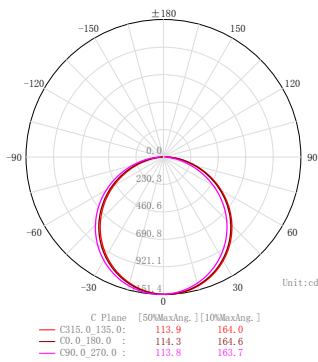

6x6	12x3
------------	-------------

GENERAL

Model Number	POLAR-SKY-6x6-25W	POLAR-SKY-12x3-25W
Dimensions (mm)	595x595x28	1195x595x28
Weight	1.5 KG	1.82 KG
Sail Area	N/A	
Category	Panel Lights	
Lifetime(L70)	Reported: >36,000hrs & Calculated: Up to 84,000hrs	
IP & IK Rating	IP40	
Warranty	5 years	
Cable & Plug	1.2m AC Cable & plug	
Storage Temperature	-20 ~ 50°C	
Operating Temperature	-20 ~ 45°C	

OPTICAL

Beam Angle	120°	
Light Output at 4000°K	3250lm	3250lm
LED Colour Temperature	Tri colour - 3000°K/4000°K/6000°K	
LED Type	SHENZHEN JUFEI OPTOELECTRONICS CO.,LTD.	
Luminous Efficacy	130lm/W	
Colour Rendering Index	>80	

LUMINOUS INTENSITY DISTRIBUTION FOR PANEL LIGHTS

25W/6x6/UGR<22

Total Flux: 3250lm

Illuminance-Distance Curve

25W/12X3/UGR<22

Total Flux: 3250lm

Illuminance-Distance Curve

DIMENSIONAL DRAWINGS