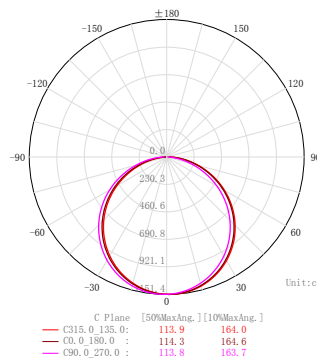

6x6	12x3
------------	-------------

GENERAL

Model Number	POLAR-SKY-6x6-25W	POLAR-SKY-12x3-25W
Dimensions (mm)	595x595x28	1195x595x28
Weight	1.5 KG	1.82 KG
Sail Area	N/A	
Category	Panel Lights	
Lifetime(L70)	Reported: >36,000hrs & Calculated: Up to 84,000hrs	
IP & IK Rating	IP40	
Warranty	5 years	
Cable & Plug	1.2m AC Cable & plug	
Storage Temperature	-20 ~ 50°C	
Operating Temperature	-20 ~ 45°C	

LUMINOUS INTENSITY DISTRIBUTION FOR PANEL LIGHTS

25W/6x6/UGR<22

Total Flux: 3250lm

Illuminance-Distance Curve

25W/12X3/UGR<22

Total Flux: 3250lm

Illuminance-Distance Curve

DIMENSIONAL DRAWINGS