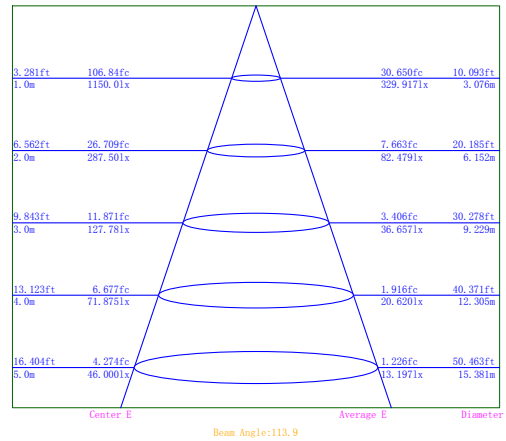

LUMINOUS INTENSITY DISTRIBUTION FOR PANEL LIGHTS

25W/6x6/UGR<22

Total Flux: 3250lm

Illuminance-Distance Curve

25W/12X3/UGR<22

Total Flux: 3250lm

Illuminance-Distance Curve

DIMENSIONAL DRAWINGS