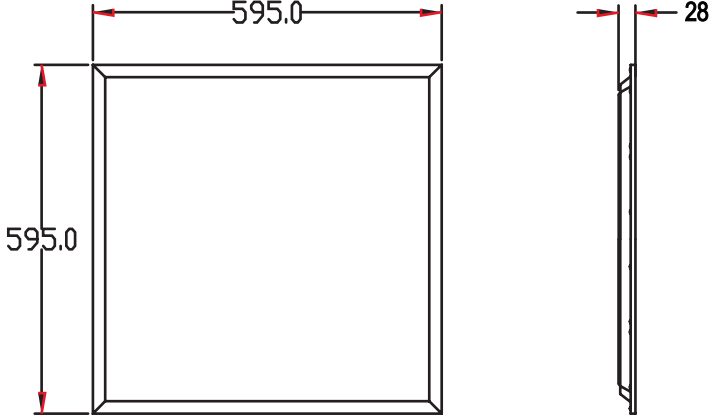

POLAR SKY PANELS