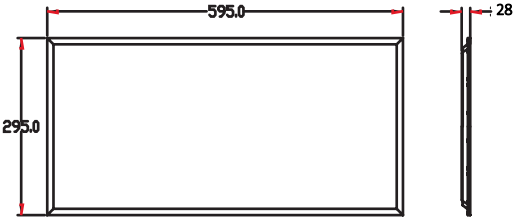

DIMENSIONAL DRAWINGS

POLAR SKY PANELS