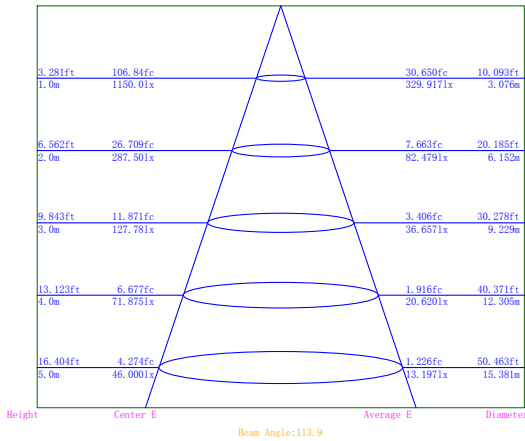

COMPLIANCE

AS/NZS 60598.1
 AS/NZS 60598.2.1 ISO 9001

ORDERING

Panel Polar Sky 6x6 3C ND	9343907004711
Panel Polar Sky 12x3 3C ND	9343907004712

PANEL LIGHTS

POLAR SKY

LED TRI-COLOR FRAMELESS BACKLIT PANEL LIGHTS

LUMINOUS INTENSITY DISTRIBUTION FOR PANEL LIGHTS

25W/6x6/UGR<22

Total Flux: 3250lm

Illuminance-Distance Curve

25W/12X3/UGR<22

Total Flux: 3250lm

Illuminance-Distance Curve

DIMENSIONAL DRAWINGS