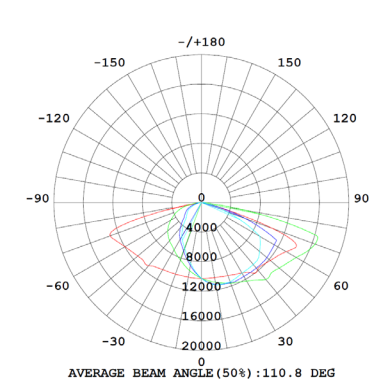

OPTICAL

Beam Angle	TIII (150x85°)						
Lumens (lm)	7,800	11,700	15,600	18,500	24,050	31,200	36,000
LED Type	Philips Lumileds LUXEON 3030 2D						
No. of LED's	84	112	140	140	210	280	280
LED Colour Temperature	5000K						
CRI	> 70						

AREA LIGHTS

NIMMO ARCA

LUMINOUS INTENSITY DISTRIBUTION

TI/90W/UGR<37/130LM/W

Total Flux 11046lm

TI/120W/UGR<39/130LM/W

Total Flux 15271lm

TI/150W/UGR<40/130LM/W

Total Flux 18359 lm

TI/185W/UGR<43/130LM/W

Total Flux 26945lm

TI/240W/UGR<41/130LM/W

Total Flux 32370lm

TI/300W/UGR<43/130LM/W

Total Flux 42261lm

DIMENSIONAL DRAWINGS