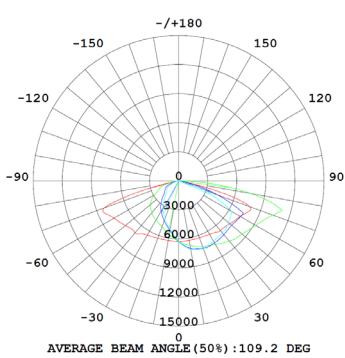

OPTICAL

Beam Angle	TIII (150x85°)						
Lumens (lm)	7,800	11,700	15,600	18,500	24,050	31,200	36,000
LED Type	Philips Lumileds LUXEON 3030 2D						
No. of LED's	84	112	140	140	210	280	280
LED Colour Temperature	5000K						
CRI	> 70						

AREA LIGHTS

NIMMO ARCA

LUMINOUS INTENSITY DISTRIBUTION

TI/90W/UGR<37/130LM/W

Total Flux 11046lm

TI/120W/UGR<39/130LM/W

Total Flux 15271lm

TI/150W/UGR<40/130LM/W

Total Flux 18359 lm

TI/185W/UGR<43/130LM/W

Total Flux 26945lm

TI/240W/UGR<41/130LM/W

Total Flux 32370lm

TI/300W/UGR<43/130LM/W

Total Flux 42261lm

DIMENSIONAL DRAWINGS