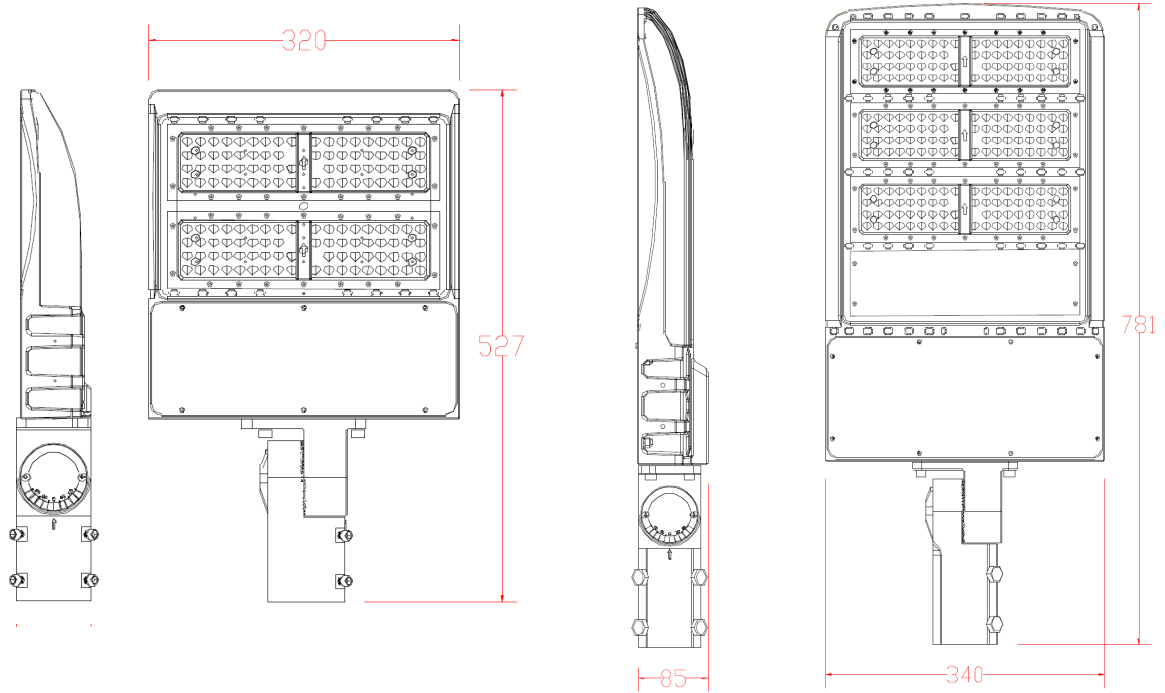

DIMENSIONAL DRAWINGS

NIM-ARCA-60W to NIM-ARCA-150W