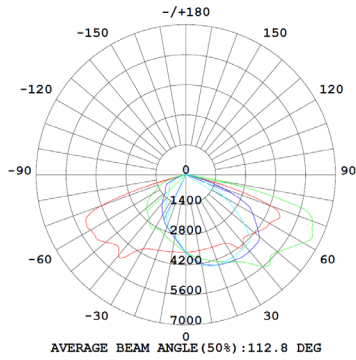

OPTICAL

Beam Angle	TIII (150x85°)						
Lumens (lm)	7,800	11,700	15,600	18,500	24,050	31,200	36,000
LED Type	Philips Lumileds LUXEON 3030 2D						
No. of LED's	84	112	140	140	210	280	280
LED Colour Temperature	5000K						
CRI	> 70						

AREA LIGHTS

NIMMO ARCA

LUMINOUS INTENSITY DISTRIBUTION

TI/90W/UGR<37/130LM/W

Total Flux 11046lm

TI/120W/UGR<39/130LM/W

Total Flux 15271lm

TI/150W/UGR<40/130LM/W

Total Flux 18359 lm

TI/185W/UGR<43/130LM/W

Total Flux 26945lm

TI/240W/UGR<41/130LM/W

Total Flux 32370lm

TI/300W/UGR<43/130LM/W

Total Flux 42261lm

DIMENSIONAL DRAWINGS