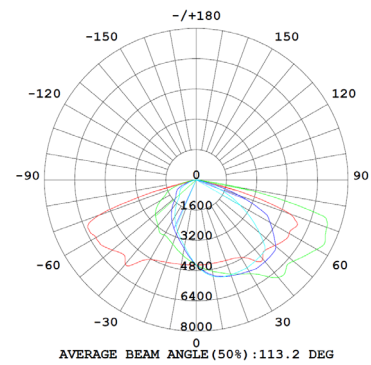

OPTICAL

Beam Angle	TIII (150x85°)						
Lumens (lm)	7,800	11,700	15,600	18,500	24,050	31,200	36,000
LED Type	Philips Lumileds LUXEON 3030 2D						
No. of LED's	84	112	140	140	210	280	280
LED Colour Temperature	5000K						
CRI	> 70						

AREA LIGHTS

NIMMO ARCA

LUMINOUS INTENSITY DISTRIBUTION

TI/90W/UGR<37/130LM/W

Total Flux 11046lm

TI/120W/UGR<39/130LM/W

Total Flux 15271lm

TI/150W/UGR<40/130LM/W

Total Flux 18359 lm

TI/185W/UGR<43/130LM/W

Total Flux 26945lm

TI/240W/UGR<41/130LM/W

Total Flux 32370lm

TI/300W/UGR<43/130LM/W

Total Flux 42261lm

DIMENSIONAL DRAWINGS