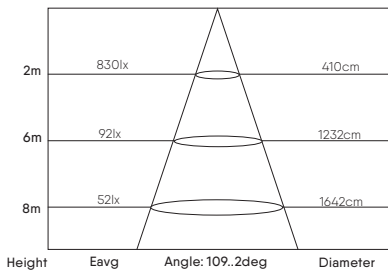

Total Flux 26945lm