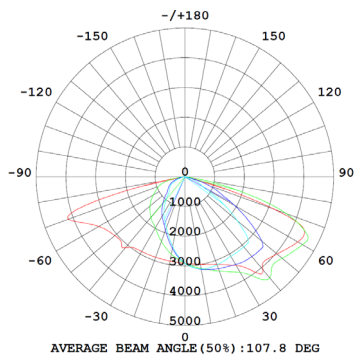

OPTICAL

Beam Angle	TIII (150x85°)						
Lumens (lm)	7,800	11,700	15,600	18,500	24,050	31,200	36,000
LED Type	Philips Lumileds LUXEON 3030 2D						
No. of LED's	84	112	140	140	210	280	280
LED Colour Temperature	5000K						
CRI	> 70						

AREA LIGHTS

NIMMO ARCA

LUMINOUS INTENSITY DISTRIBUTION

TI/90W/UGR<37/130LM/W

Total Flux 11046lm

TI/120W/UGR<39/130LM/W

Total Flux 15271lm

TI/150W/UGR<40/130LM/W