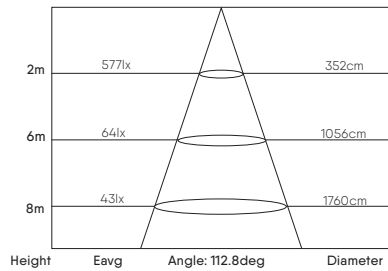

AREA LIGHTS

NIMMO ARCA

LUMINOUS INTENSITY DISTRIBUTION

TI/90W/UGR<37/130LM/W

Total Flux 11046lm

TI/120W/UGR<39/130LM/W

Total Flux 15271lm

TI/150W/UGR<40/130LM/W