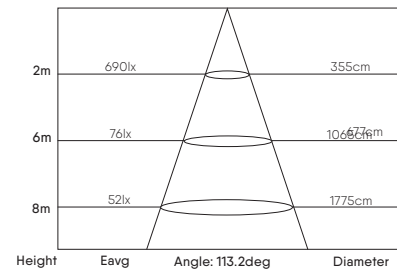

Total Flux 18359 lm