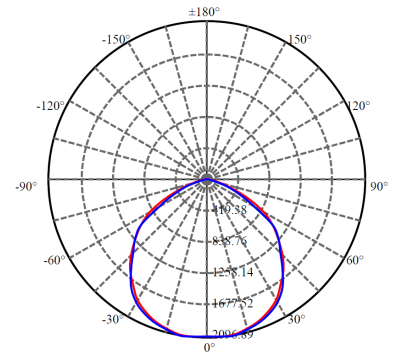

## LUMINOUS INTENSITY DISTRIBUTION

**10W/100LM/W**

AVERAGE BEAM ANGLE(50%)= 110.3°  
Total Flux 1106.78 lm

**30W/100LM/W**

AVERAGE BEAM ANGLE(50%)= 108.9°  
Total Flux 3273 lm

**50W/110LM/W**

AVERAGE BEAM ANGLE(50%)= 110.1°  
Total Flux 5575lm

**100W/150LM/W**

AVERAGE BEAM ANGLE (50%) : 113.4 DEG  
Total Flux 14608 lm

**150W/150LM/W**

AVERAGE BEAM ANGLE (50%) : 113.3 DEG  
Total Flux 21580 lm

**200W/150LM/W**

AVERAGE BEAM ANGLE (50%) : 115.5 DEG  
Total Flux 29567 lm

# DIMENSIONAL DRAWINGS