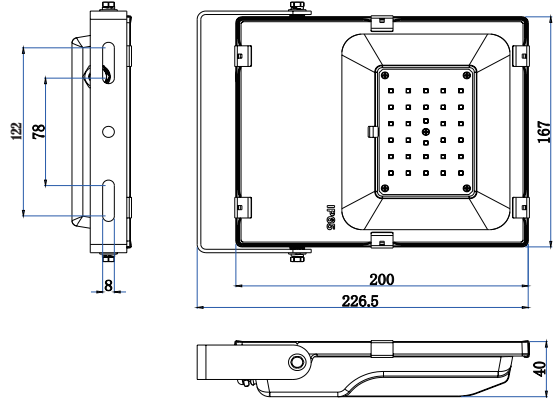

DIMENSIONAL DRAWINGS

30W