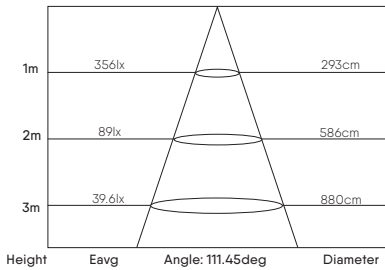

## LUMINOUS INTENSITY DISTRIBUTION

**10W/100LM/W**

AVERAGE BEAM ANGLE(50%)= 110.3°  
Total Flux 1106.78 lm

**30W/100LM/W**

AVERAGE BEAM ANGLE(50%)= 108.9°  
Total Flux 3273 lm

**50W/110LM/W**

AVERAGE BEAM ANGLE(50%)= 110.1°  
Total Flux 5575lm