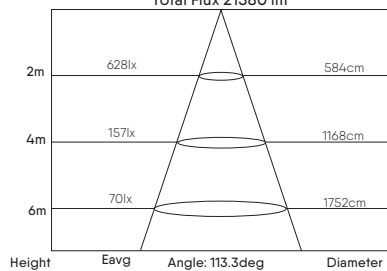

## LUMINOUS INTENSITY DISTRIBUTION

**10W/100LM/W**

AVERAGE BEAM ANGLE(50%)= 110.3°  
Total Flux 1106.78 lm

**30W/100LM/W**

AVERAGE BEAM ANGLE(50%)= 108.9°  
Total Flux 3273 lm

**50W/110LM/W**

AVERAGE BEAM ANGLE(50%)= 110.1°  
Total Flux 5575lm

**100W/150LM/W**

AVERAGE BEAM ANGLE (50%) : 113.4 DEG  
Total Flux 14608 lm

**150W/150LM/W**

AVERAGE BEAM ANGLE (50%) : 113.3 DEG  
Total Flux 21580 lm

**200W/150LM/W**

AVERAGE BEAM ANGLE (50%) : 115.5 DEG  
Total Flux 29567 lm

# DIMENSIONAL DRAWINGS