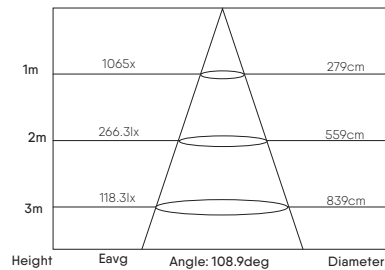

## LUMINOUS INTENSITY DISTRIBUTION

**10W/100LM/W**

AVERAGE BEAM ANGLE(50%)= 110.3°  
Total Flux 1106.78 lm

**30W/100LM/W**

AVERAGE BEAM ANGLE(50%)= 108.9°  
Total Flux 3273 lm

**50W/110LM/W**

AVERAGE BEAM ANGLE(50%)= 110.1°  
Total Flux 5575lm

**100W/150LM/W**

AVERAGE BEAM ANGLE (50%) : 113.4 DEG  
Total Flux 14608 lm

**150W/150LM/W**

AVERAGE BEAM ANGLE (50%) : 113.3 DEG  
Total Flux 21580 lm

**200W/150LM/W**

AVERAGE BEAM ANGLE (50%) : 115.5 DEG  
Total Flux 29567 lm

# DIMENSIONAL DRAWINGS