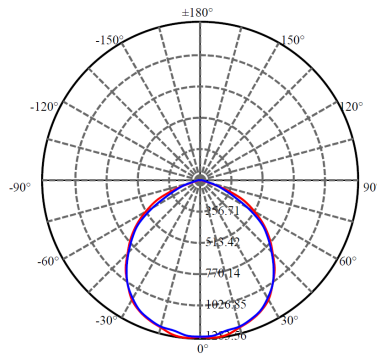

## LUMINOUS INTENSITY DISTRIBUTION

**10W/100LM/W**

AVERAGE BEAM ANGLE(50%)= 110.3°  
Total Flux 1106.78 lm

**30W/100LM/W**

AVERAGE BEAM ANGLE(50%)= 108.9°  
Total Flux 3273 lm

**50W/110LM/W**

AVERAGE BEAM ANGLE(50%)= 110.1°  
Total Flux 5575lm

**100W/150LM/W**

AVERAGE BEAM ANGLE (50%) : 113.4 DEG  
Total Flux 14608 lm

**150W/150LM/W**

AVERAGE BEAM ANGLE (50%) : 113.3 DEG  
Total Flux 21580 lm

**200W/150LM/W**

AVERAGE BEAM ANGLE (50%) : 115.5 DEG  
Total Flux 29567 lm

# DIMENSIONAL DRAWINGS