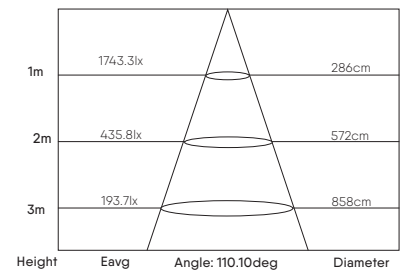

## LUMINOUS INTENSITY DISTRIBUTION

**10W/100LM/W**

AVERAGE BEAM ANGLE(50%)= 110.3°  
Total Flux 1106.78 lm

**30W/100LM/W**

AVERAGE BEAM ANGLE(50%)= 108.9°  
Total Flux 3273 lm

**50W/110LM/W**

AVERAGE BEAM ANGLE(50%)= 110.1°  
Total Flux 5575lm

**100W/150LM/W**

AVERAGE BEAM ANGLE (50%) : 113.4 DEG  
Total Flux 14608 lm

**150W/150LM/W**

AVERAGE BEAM ANGLE (50%) : 113.3 DEG  
Total Flux 21580 lm

**200W/150LM/W**

AVERAGE BEAM ANGLE (50%) : 115.5 DEG  
Total Flux 29567 lm

# DIMENSIONAL DRAWINGS