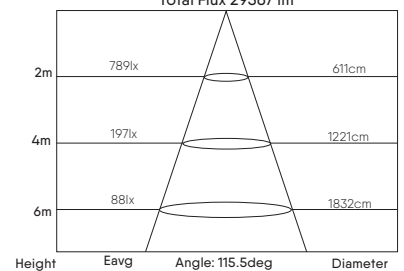

## LUMINOUS INTENSITY DISTRIBUTION

**10W/100LM/W**

AVERAGE BEAM ANGLE(50%)= 110.3°  
Total Flux 1106.78 lm

**30W/100LM/W**

AVERAGE BEAM ANGLE(50%)= 108.9°  
Total Flux 3273 lm

**50W/110LM/W**

AVERAGE BEAM ANGLE(50%)= 110.1°  
Total Flux 5575lm

**100W/150LM/W**

AVERAGE BEAM ANGLE (50%) : 113.4 DEG  
Total Flux 14608 lm

**150W/150LM/W**

AVERAGE BEAM ANGLE (50%) : 113.3 DEG  
Total Flux 21580 lm

**200W/150LM/W**

AVERAGE BEAM ANGLE (50%) : 115.5 DEG  
Total Flux 29567 lm

# DIMENSIONAL DRAWINGS