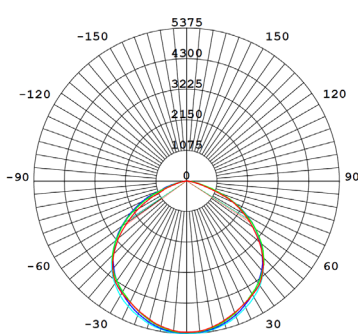

## LUMINOUS INTENSITY DISTRIBUTION

**10W/100LM/W**

AVERAGE BEAM ANGLE(50%)= 110.3°  
Total Flux 1106.78 lm

**30W/100LM/W**

AVERAGE BEAM ANGLE(50%)= 108.9°  
Total Flux 3273 lm

**50W/110LM/W**

AVERAGE BEAM ANGLE(50%)= 110.1°  
Total Flux 5575lm

**100W/150LM/W**

AVERAGE BEAM ANGLE (50%) : 113.4 DEG  
Total Flux 14608 lm

**150W/150LM/W**

AVERAGE BEAM ANGLE (50%) : 113.3 DEG  
Total Flux 21580 lm

**200W/150LM/W**

AVERAGE BEAM ANGLE (50%) : 115.5 DEG  
Total Flux 29567 lm

# DIMENSIONAL DRAWINGS