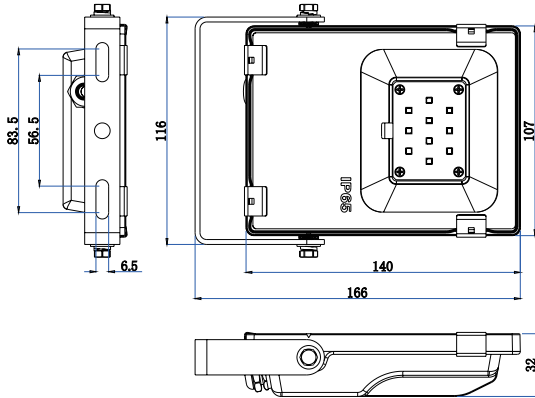

DIMENSIONAL DRAWINGS

10W