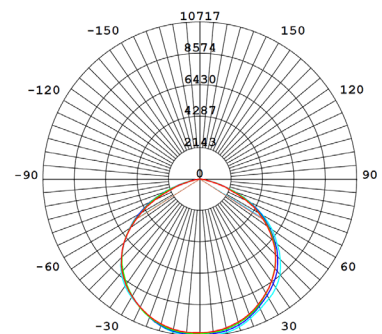

## LUMINOUS INTENSITY DISTRIBUTION

**10W/100LM/W**

AVERAGE BEAM ANGLE(50%)= 110.3°  
Total Flux 1106.78 lm

**30W/100LM/W**

AVERAGE BEAM ANGLE(50%)= 108.9°  
Total Flux 3273 lm

**50W/110LM/W**

AVERAGE BEAM ANGLE(50%)= 110.1°  
Total Flux 5575lm

**100W/150LM/W**

AVERAGE BEAM ANGLE (50%) : 113.4 DEG  
Total Flux 14608 lm

**150W/150LM/W**

AVERAGE BEAM ANGLE (50%) : 113.3 DEG  
Total Flux 21580 lm

**200W/150LM/W**

AVERAGE BEAM ANGLE (50%) : 115.5 DEG  
Total Flux 29567 lm

# DIMENSIONAL DRAWINGS