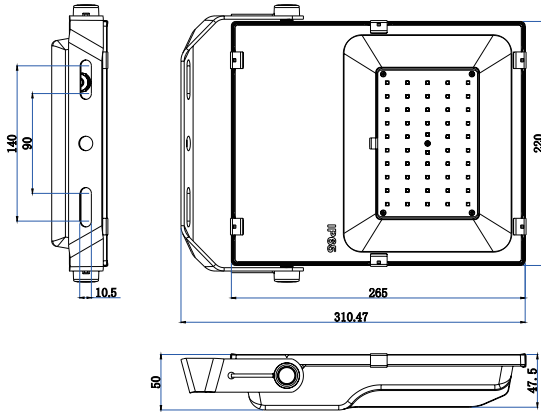

DIMENSIONAL DRAWINGS

50W