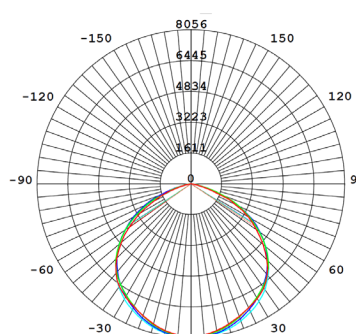

## LUMINOUS INTENSITY DISTRIBUTION

**10W/100LM/W**

AVERAGE BEAM ANGLE(50%)= 110.3°  
Total Flux 1106.78 lm

**30W/100LM/W**

AVERAGE BEAM ANGLE(50%)= 108.9°  
Total Flux 3273 lm

**50W/110LM/W**

AVERAGE BEAM ANGLE(50%)= 110.1°  
Total Flux 5575lm

**100W/150LM/W**

AVERAGE BEAM ANGLE (50%) : 113.4 DEG  
Total Flux 14608 lm

**150W/150LM/W**

AVERAGE BEAM ANGLE (50%) : 113.3 DEG  
Total Flux 21580 lm

**200W/150LM/W**

AVERAGE BEAM ANGLE (50%) : 115.5 DEG  
Total Flux 29567 lm

# DIMENSIONAL DRAWINGS