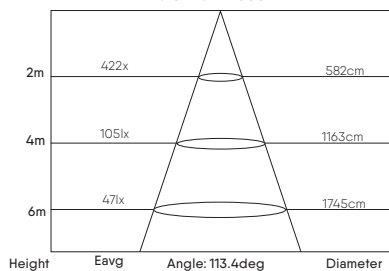

## LUMINOUS INTENSITY DISTRIBUTION

**10W/100LM/W**

AVERAGE BEAM ANGLE(50%)= 110.3°  
Total Flux 1106.78 lm

**30W/100LM/W**

AVERAGE BEAM ANGLE(50%)= 108.9°  
Total Flux 3273 lm

**50W/110LM/W**

AVERAGE BEAM ANGLE(50%)= 110.1°  
Total Flux 5575lm

**100W/150LM/W**

AVERAGE BEAM ANGLE (50%) : 113.4 DEG  
Total Flux 14608 lm

**150W/150LM/W**

AVERAGE BEAM ANGLE (50%) : 113.3 DEG  
Total Flux 21580 lm

**200W/150LM/W**

AVERAGE BEAM ANGLE (50%) : 115.5 DEG  
Total Flux 29567 lm

# DIMENSIONAL DRAWINGS