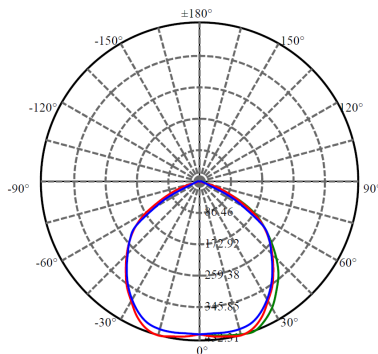

## LUMINOUS INTENSITY DISTRIBUTION

**10W/100LM/W**

AVERAGE BEAM ANGLE(50%)= 110.3°  
Total Flux 1106.78 lm

**30W/100LM/W**

AVERAGE BEAM ANGLE(50%)= 108.9°  
Total Flux 3273 lm

**50W/110LM/W**

AVERAGE BEAM ANGLE(50%)= 110.1°  
Total Flux 5575lm