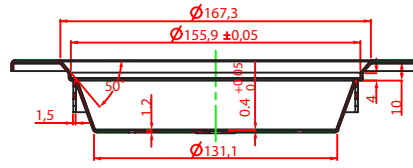

	7-14W	18-26W	7-14W	18-26W
--	-------	--------	-------	--------

GENERAL

Model Number	OPTIMA-EKO-7-14W-220D	OPTIMA-EKO-18-26W-220D	OPTIMA-EKO-7-14W-260D	OPTIMA-EKO-18-26W-260D
Dimensions (mm)	220x40 (Cut out:170-210)	220x40 (Cut out:170-210)	260x40 (Cut out:210-245)	260x40 (Cut out:210-245)
Weight	0.52KG	0.52KG	0.65KG	0.65KG
Sail Area	N/A			
Category	Recessed Downlights			
Lifetime (L70)	Reported: >54,000 hrs & Calculated: Up to 140,000 hrs			
IP & IK Ratings	IP40			
Warranty	5 years			
Cable & Plug	1.0m Cable & PLUG with AU approved Driver			
Storage Temperature	-20°C ~ 65°C			
Operating Temperature	-20°C ~ 45°C			

DIMENSIONAL DRAWINGS

OPTIMA-EKO-7-14W-220D
&
OPTIMA-EKO-18-26W-220D

OPTIMA-EKO-7-14W-260D
&
OPTIMA-EKO-18-26W-260D