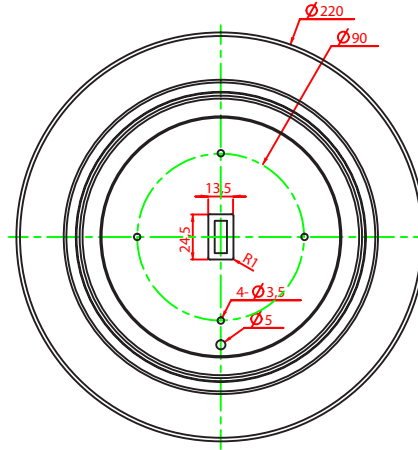

	7-14W	18-26W	7-14W	18-26W
--	-------	--------	-------	--------

GENERAL

Model Number	OPTIMA-EKO-7-14W-220D	OPTIMA-EKO-18-26W-220D	OPTIMA-EKO-7-14W-260D	OPTIMA-EKO-18-26W-260D
Dimensions (mm)	220x40 (Cut out:170-210)	220x40 (Cut out:170-210)	260x40 (Cut out:210-245)	260x40 (Cut out:210-245)
Weight	0.52KG	0.52KG	0.65KG	0.65KG
Sail Area	N/A			
Category	Recessed Downlights			
Lifetime (L70)	Reported: >54,000 hrs & Calculated: Up to 140,000 hrs			
IP & IK Ratings	IP40			
Warranty	5 years			
Cable & Plug	1.0m Cable & PLUG with AU approved Driver			
Storage Temperature	-20°C ~ 65°C			
Operating Temperature	-20°C ~ 45°C			

DIMENSIONAL DRAWINGS

OPTIMA-EKO-7-14W-220D
&
OPTIMA-EKO-18-26W-220D

OPTIMA-EKO-7-14W-260D
&
OPTIMA-EKO-18-26W-260D