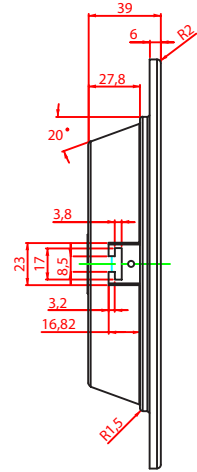

	7-14W	18-26W	7-14W	18-26W
--	-------	--------	-------	--------

GENERAL

Model Number	OPTIMA-EKO-7-14W-220D	OPTIMA-EKO-18-26W-220D	OPTIMA-EKO-7-14W-260D	OPTIMA-EKO-18-26W-260D
Dimensions (mm)	220x40 (Cut out:170-210)	220x40 (Cut out:170-210)	260x40 (Cut out:210-245)	260x40 (Cut out:210-245)
Weight	0.52KG	0.52KG	0.65KG	0.65KG
Sail Area	N/A			
Category	Recessed Downlights			
Lifetime (L70)	Reported: >54,000 hrs & Calculated: Up to 140,000 hrs			
IP & IK Ratings	IP40			
Warranty	5 years			
Cable & Plug	1.0m Cable & PLUG with AU approved Driver			
Storage Temperature	-20°C ~ 65°C			
Operating Temperature	-20°C ~ 45°C			

COMPLIANCE

AS/NZS IEC 61347.2.13
AS/NZS 61347.1

ISO 9001

SKU

ORDERING

RDL OPTIMA EKO 7-14W 220mm 3C	9343907000610
RDL OPTIMA EKO 18-26W 220mm 3C	9343907000611
RDL OPTIMA EKO 7-14W 260mm 3C	9343907000612
RDL OPTIMA EKO 18-26W 260mm 3C	9343907000613

DIMENSIONAL DRAWINGS

OPTIMA-EKO-7-14W-220D
&
OPTIMA-EKO-18-26W-220D

OPTIMA-EKO-7-14W-260D
&
OPTIMA-EKO-18-26W-260D