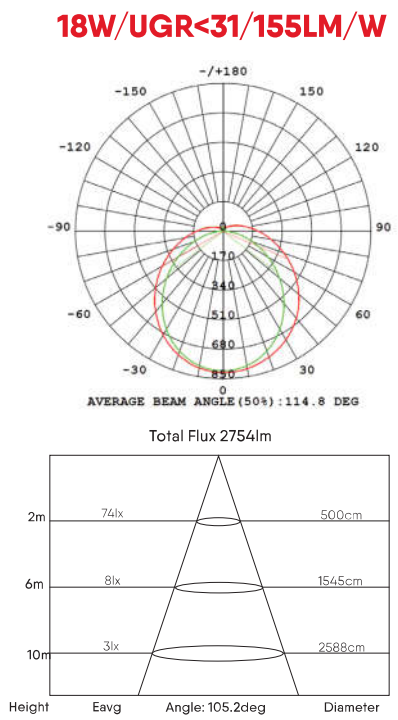

<b>OPTICAL</b>				
Beam Angle	120°			
Lumens	1,440lm	2,240lm	2,880lm	3,200lm
LED Type	Sanan SMD 2835			
No. of LED's	72	144	144	192
LED Colour Temp	4000K, 5000K			
CRI	>80			

<b>ELECTRICAL</b>				
Driver Type	Internal Non-Dimmable Driver			
Input Voltage	100-240 VAC, 50/60 Hz			
Power Factor	>0.9			
Inrush Current	1000mA			
Output Voltage	60-80Vdc			
Output Current (Max.)	130mA	210mA	230mA	280mA
Dimming	Non-Dimmable			
Sensor Capability	No			

# DIMENSIONAL DRAWINGS

**FORTIS-T5-9W-600**

**FORTIS-T5-14W-1200**  
**FORTIS-T5-18W-1200**

**FORTIS-T5-20W-1500**

**DIMENSIONS**

Dimension A (mm)	562	1162	1462
Dimension B (mm)	548	1148	1448