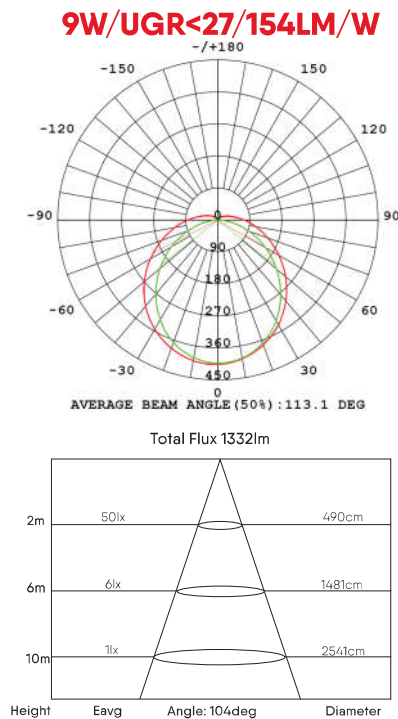

<b>OPTICAL</b>				
Beam Angle	120°			
Lumens	1,440lm	2,240lm	2,880lm	3,200lm
LED Type	Sanan SMD 2835			
No. of LED's	72	144	144	192
LED Colour Temp	4000K, 5000K			
CRI	>80			

<b>ELECTRICAL</b>				
Driver Type	Internal Non-Dimmable Driver			
Input Voltage	100-240 VAC, 50/60 Hz			
Power Factor	>0.9			
Inrush Current	1000mA			
Output Voltage	60-80Vdc			
Output Current (Max.)	130mA	210mA	230mA	280mA
Dimming	Non-Dimmable			
Sensor Capability	No			

# DIMENSIONAL DRAWINGS

**FORTIS-T5-9W-600**

**FORTIS-T5-14W-1200**  
**FORTIS-T5-18W-1200**

**FORTIS-T5-20W-1500**

**DIMENSIONS**

Dimension A (mm)	562	1162	1462
Dimension B (mm)	548	1148	1448