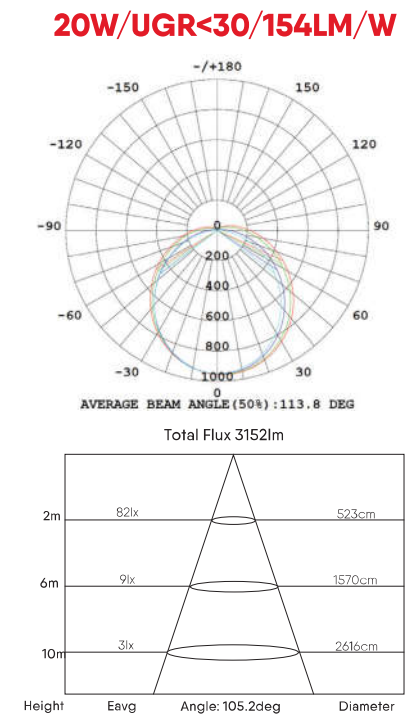

<b>OPTICAL</b>				
Beam Angle	120°			
Lumens	1,440lm	2,240lm	2,880lm	3,200lm
LED Type	Sanan SMD 2835			
No. of LED's	72	144	144	192
LED Colour Temp	4000K, 5000K			
CRI	>80			

<b>ELECTRICAL</b>				
Driver Type	Internal Non-Dimmable Driver			
Input Voltage	100-240 VAC, 50/60 Hz			
Power Factor	>0.9			
Inrush Current	1000mA			
Output Voltage	60-80Vdc			
Output Current (Max.)	130mA	210mA	230mA	280mA
Dimming	Non-Dimmable			
Sensor Capability	No			

# DIMENSIONAL DRAWINGS

**FORTIS-T5-9W-600**

**FORTIS-T5-14W-1200**  
**FORTIS-T5-18W-1200**

**FORTIS-T5-20W-1500**

**DIMENSIONS**

Dimension A (mm)	562	1162	1462
Dimension B (mm)	548	1148	1448